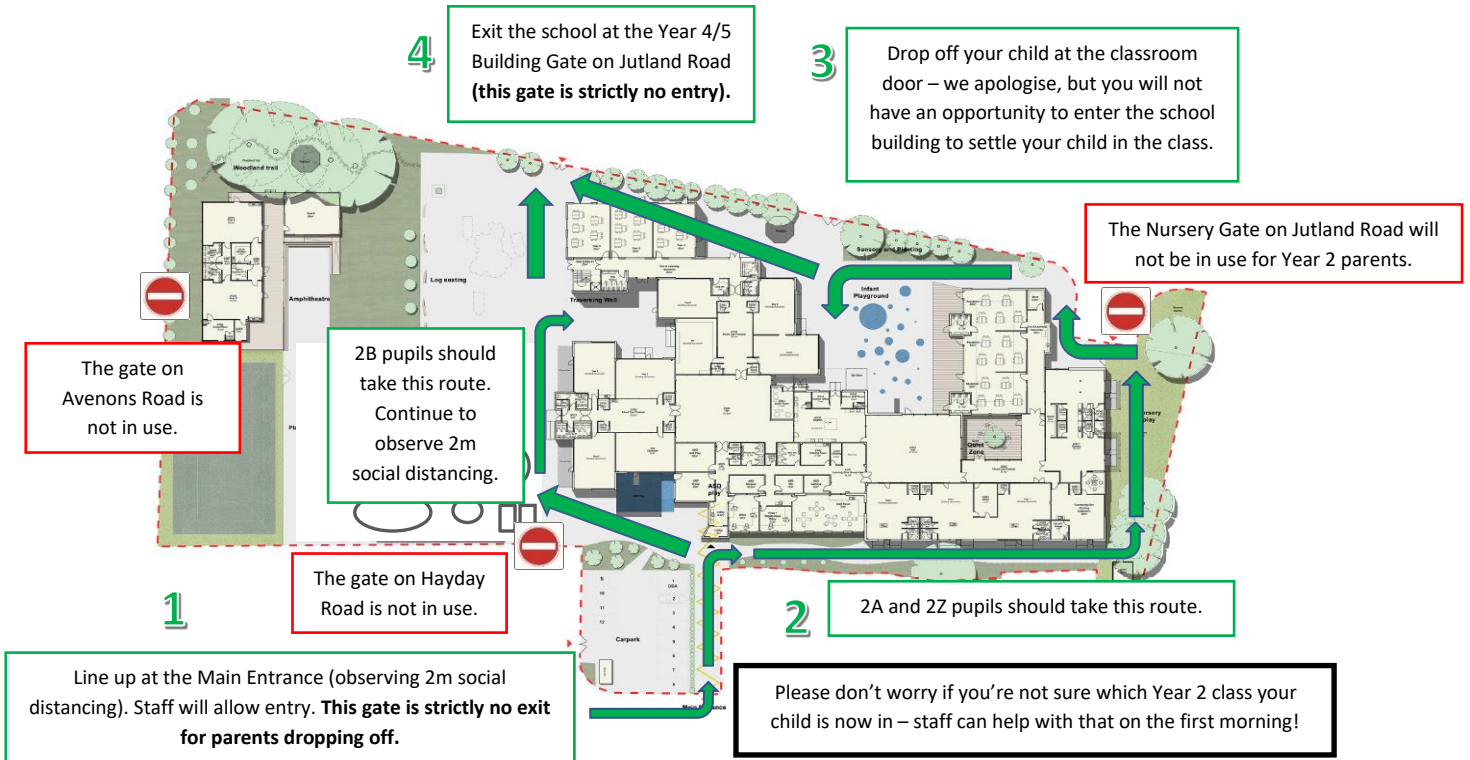

Opening the school for all pupils

Year 2 FACTSHEET

INFORMATION FOR PARENTS OF YEAR 2 PUPILS

Timings and procedures for dropping off and picking up your child from Thursday 3rd September 2020

Arrival time for Year 2 pupils is 9.00am

It's really important that you arrive on time – **not too early and not too late** – as other Year Groups will be lining up to enter the school before and after you.

Entrance is strictly by the Main Gate on Carson Road only – please socially distance when queueing.

Staff will be on hand to support you in walking around the building to the right place and then to leave the premises by the correct gate. This is in order to maintain a one-way system and keep to social distancing.

Please remember, it won't be possible to speak to your child's class teacher at this point – we need to get pupils into the classrooms as soon as possible and keep the flow of arrivals moving quickly and smoothly.

Pupils should wear school uniform, and bring to school the minimum of personal belongings – e.g. their PE kit in a bag, their reading book in bag and a labelled water bottle.

Pick-up time for Year 2 pupils is 2.35pm

Please also follow the guidelines above when picking up your child.

REMEMBER THAT THESE CHANGES TO THE WAY WE RUN THE SCHOOL HAVE BEEN DESIGNED TO MAKE SURE THAT OUR PUPILS, FAMILIES, STAFF AND COMMUNITY ARE AS SAFE AS POSSIBLE.