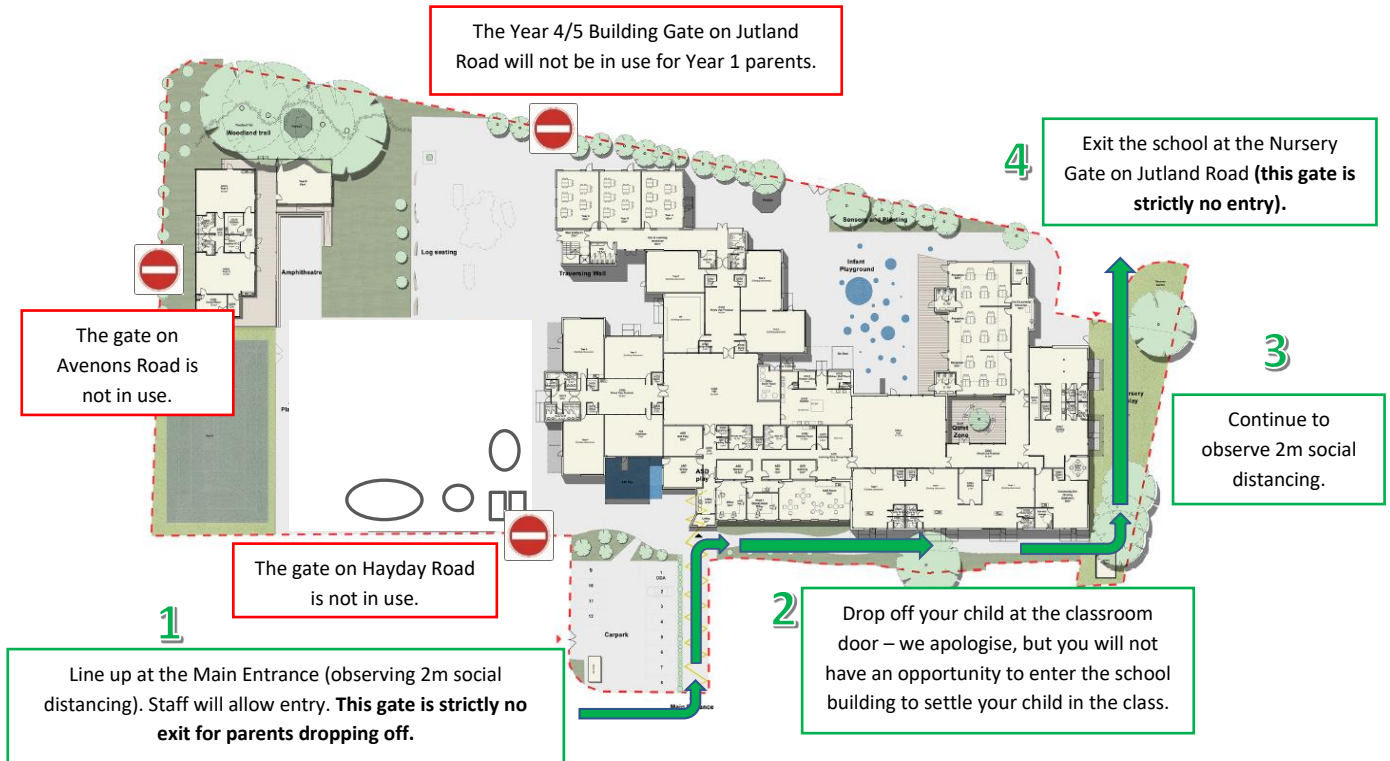

Year 1 FACTSHEET

INFORMATION FOR PARENTS OF YEAR 1 PUPILS

Timings and procedures for dropping off and picking up your child from Thursday 3rd September 2020

Arrival time for Year 1 pupils is 8.50am

It's really important that you arrive on time – **not too early and not too late** – as other Year Groups will be lining up to enter the school before and after you.

Entrance is strictly by the Main Gate on Carson Road only – please socially distance when queuing.

Staff will be on hand to support you in walking around the building to the right place and then to leave the premises by the correct gate. This is in order to maintain a one-way system and keep to social distancing.