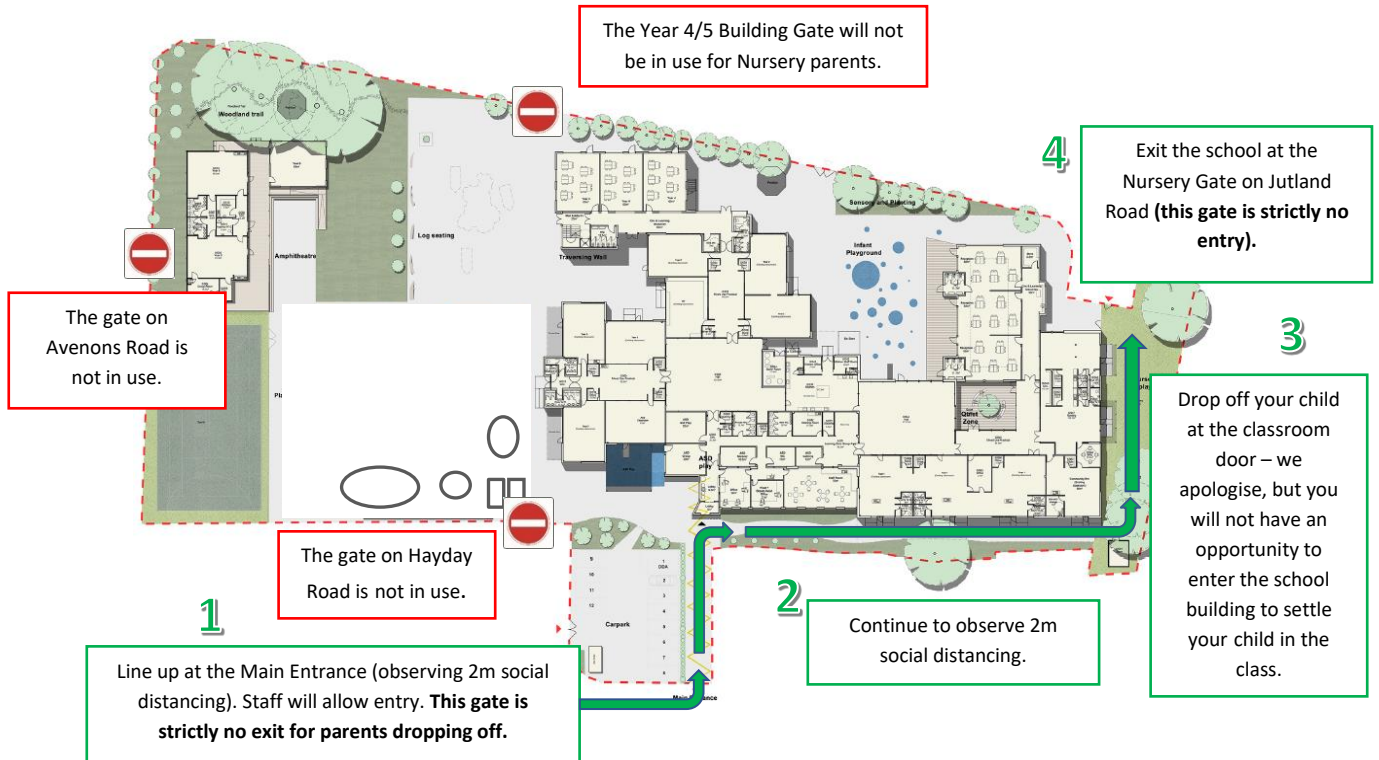

Opening the school for all pupils

Nursery AM FACTSHEET

INFORMATION FOR PARENTS OF NURSERY AM PUPILS

Timings and procedures for dropping off and picking up your child from your start date.

Arrival time for Nursery AM pupils is 8.30am

It's really important that you arrive on time – **not too early and not too late** – as other Year Groups will be lining up to enter the school before and after you.

Entrance is strictly by the Main Gate on Carson Road only – please socially distance when queueing.

Staff will be on hand to support you in walking around the building to the right place and then to leave the premises by the correct gate. This is in order to maintain a one-way system and keep to social distancing.

Please remember, it won't be possible to speak to your child's class teacher at this point – we need to get pupils into the classrooms as soon as possible and keep the flow of arrivals moving quickly and smoothly.

Pupils should wear school uniform, and bring to school the minimum of personal belongings – e.g. their PE kit in a bag, their reading book in bag and a labelled water bottle.

Pick-up time for Nursery AM pupils is 11.30am

Please also follow the guidelines above when picking up your child.

REMEMBER THAT THESE CHANGES TO THE WAY WE RUN THE SCHOOL HAVE BEEN DESIGNED TO MAKE SURE THAT OUR PUPILS, FAMILIES, STAFF AND COMMUNITY ARE AS SAFE AS POSSIBLE.